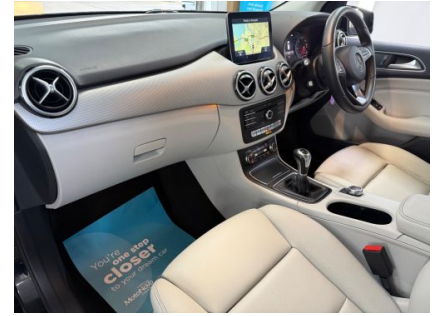

MERCEDES B-CLASS B 180 D SPORT EXECUTIVE 6 speed
£9,695

Nov 2017

56407 miles

Manual

Diesel

Features

20 Photos plus VIDEO on
website :

www.performancecarswales.co.uk

Satellite Navigation

Non smokers car and NO
pets...!!

Garage open 7 days a week

Same day FINANCE & PCP
arranged

Description

'67 plate Mercedes B180d 'Sport Executive' manual, Black with crystal Grey leather, alloys, satellite navigation, reversing camera, heated seats, air conditioning etc, lady previous owner, service history and has just been serviced, new MOT and tyres. Finance /part exchange available.